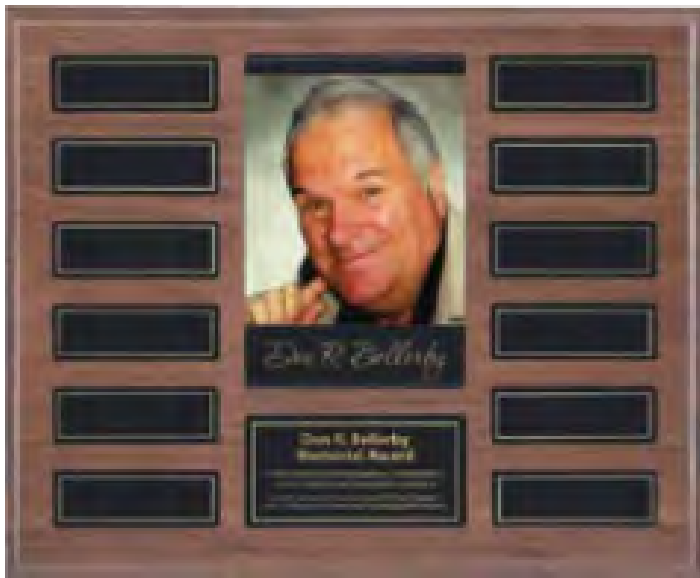

Medium - 18 Plates

**CHERRYWOOD ANNUAL PLAQUE**

T18-117400A 12" x 18 3/4" 92.95

Large - 24 Plates

**ALL ANNUAL PLAQUES RECEIVE THE FOLLOWING DISCOUNT OF THE REGULAR PRICE  
5% OFF**

**VENEER ANNUAL PHOTO PLAQUE**  
 VP01013K-P 10.5" x 13" 149.95