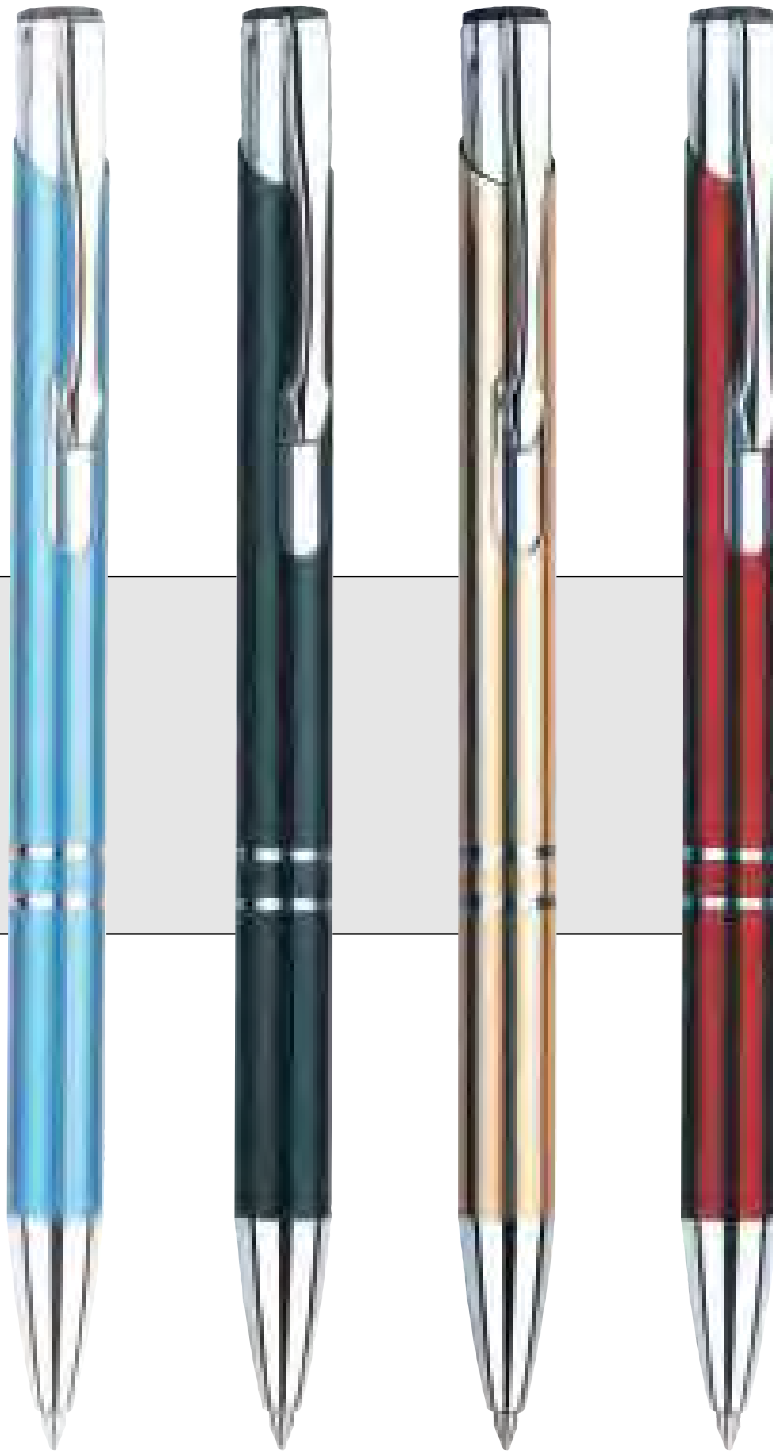

Pens sets/holders

SAVE 5% OFF
THE REG. PRICE SHOWN

ROSEWOOD DELUXE SERIES

GI00208RW	Ball Point Pen	6.95
GI00208RW	Pencil	7.95

ROSEWOOD PEN CASE

T18-104100	Single Cavity	22.95
T18-104101	Double Cavity	31.95

5% OFF

DOUBLE RING METAL PENS

GI00907B	Light Blue	2.95
GI00907K	Black	2.95
GI00907G	Gold	2.95
GI00907MR	Red	2.95

SAVE 5% OFF
THE REG. PRICE SHOWN

Aluminum Desk Sign Holder

DNH04808	2" X 8"	G, S, K	1/16" Slot	\$10.95
DNH04810	2" X 10"	G, S, K	1/16" Slot	\$12.50